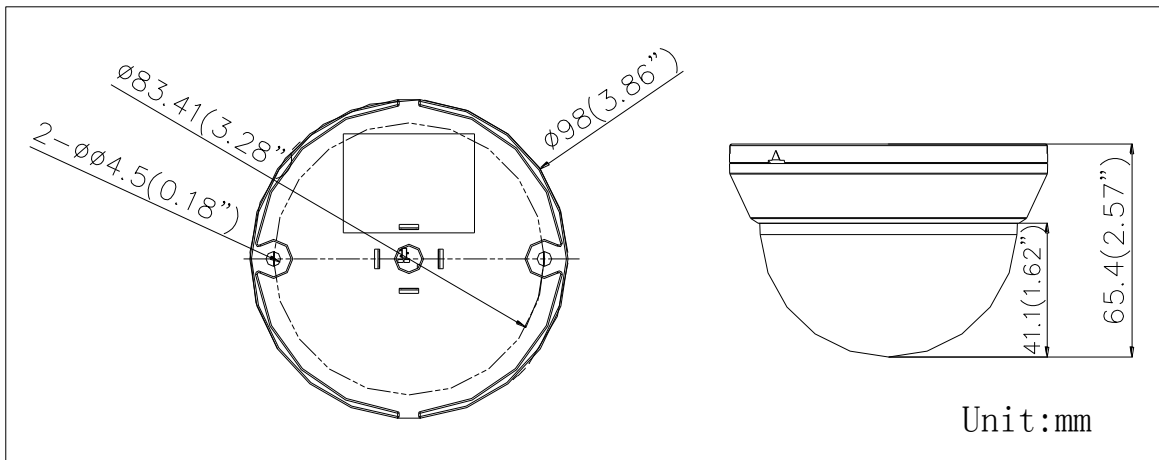

Dimensions